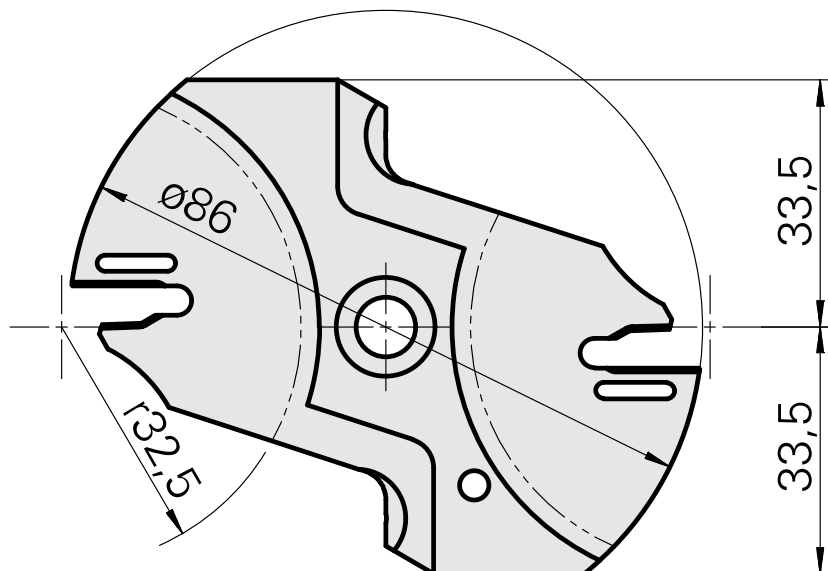

Housing

Technical data

TH accessories category

Cutting tools

Mounting

Löcher System

Documents

No downloads available for this product