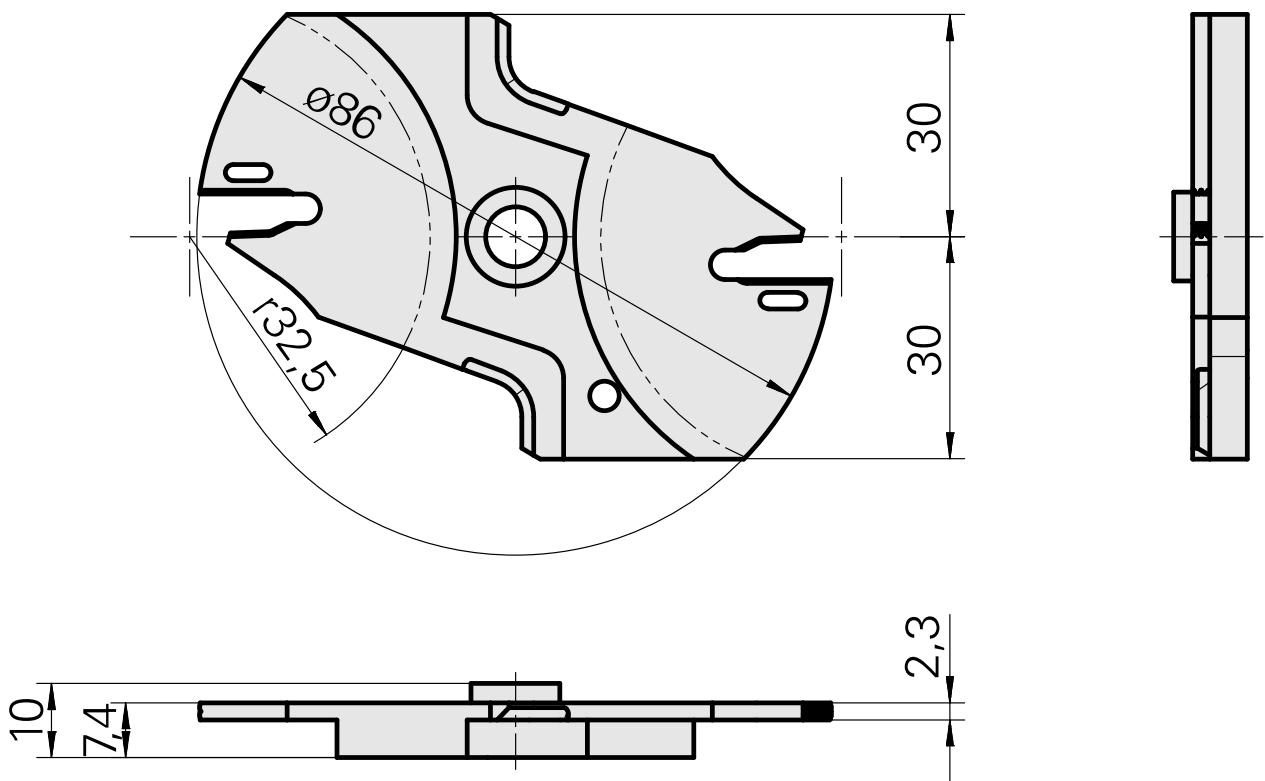

Housing

Technical data

TH accessories category

Cutting tools

Mounting

Löcher System

Documents

No downloads available for this product

Accessories

Optional accessories

Tool holder accessories

[Assembly device](#)

Product ID : 12038458

Previous product ID :

TH accessories
category
Cutting tools

Mounting
Löcher System