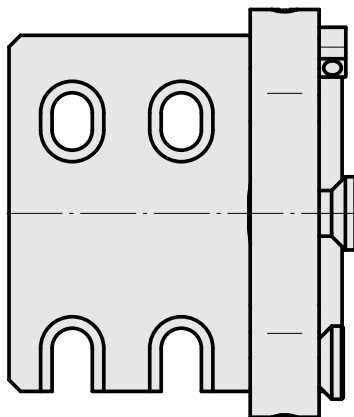

Grooving tool holding block Löcher System

Technical data

Drive	not live
Cooling	external
Mounting	Löcher System
INDEX TRAUB products	C100 • C200 • G200 • G200.2 • G220 • R200

Documents

Product notes

[DE \(pdf\)](#)