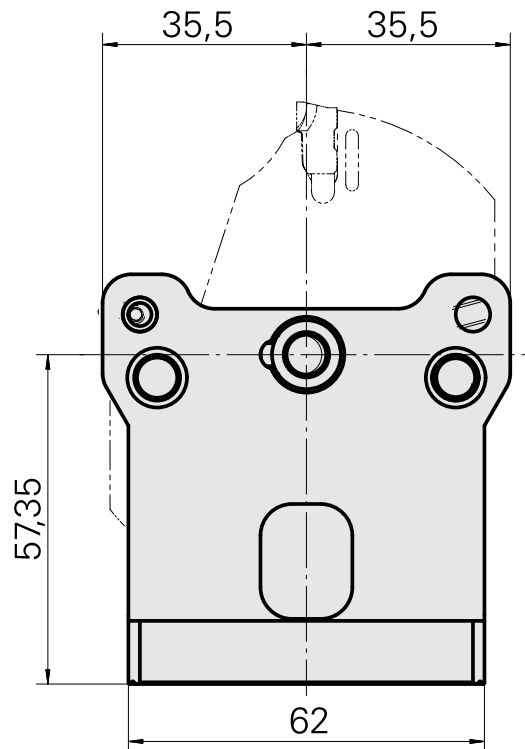

Grooving tool holding block Löcher System

Technical data

Drive	not live
Cooling	external
Mounting	Löcher System
INDEX TRAUB products	C100 • C200 • G200 • G200.2 • G220 • R200

Documents

Product notes

[DE \(pdf\)](#)