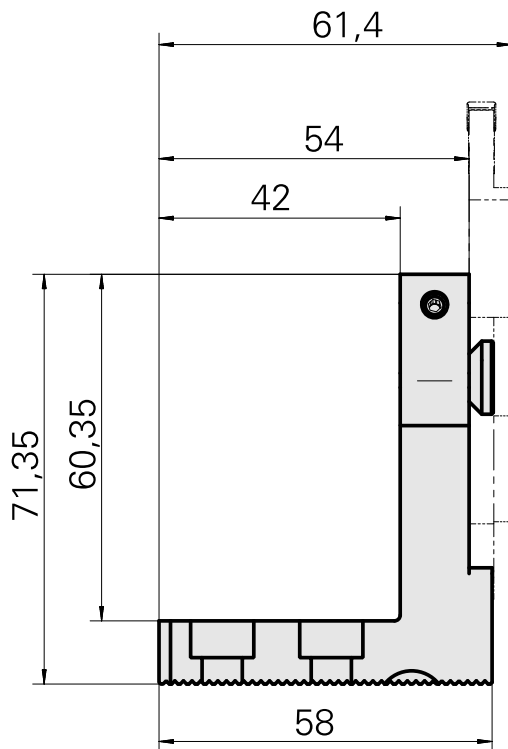

Grooving tool holding block Löcher System

Technical data

Drive	not live
Cooling	external
Mounting	Löcher System
INDEX TRAUB products	C100 • C200 • G200 • G200.2 • G220 • R200

Documents

Product notes

[DE \(pdf\)](#)