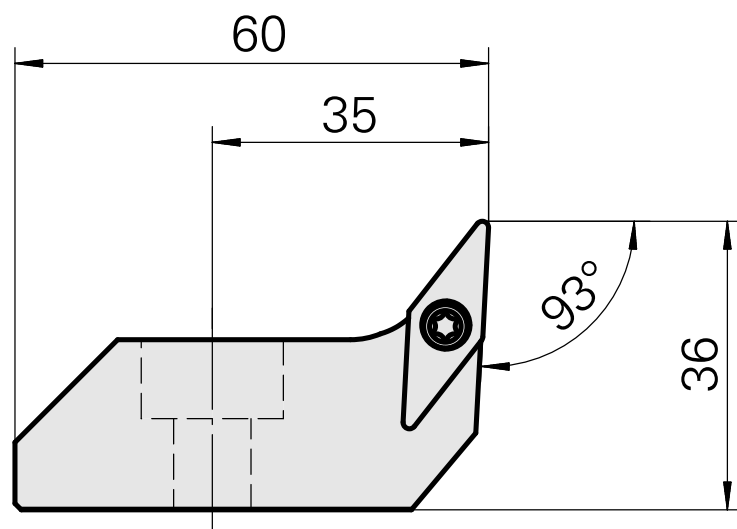

## Boring head for VC.. 1604..

### Technical data

**Mounting**

for VC.. 1604..

**Cooling**

internal

**Pressure**

50 bar

**X [mm]**

36 (1.42")

**Z [mm]**

35 (1.38)

**INDEX TRAUB products**

G420 • G520 • G320.2 • G220.3 •  
TNX220.3

11171041  
W9991319

**INDEX**

---