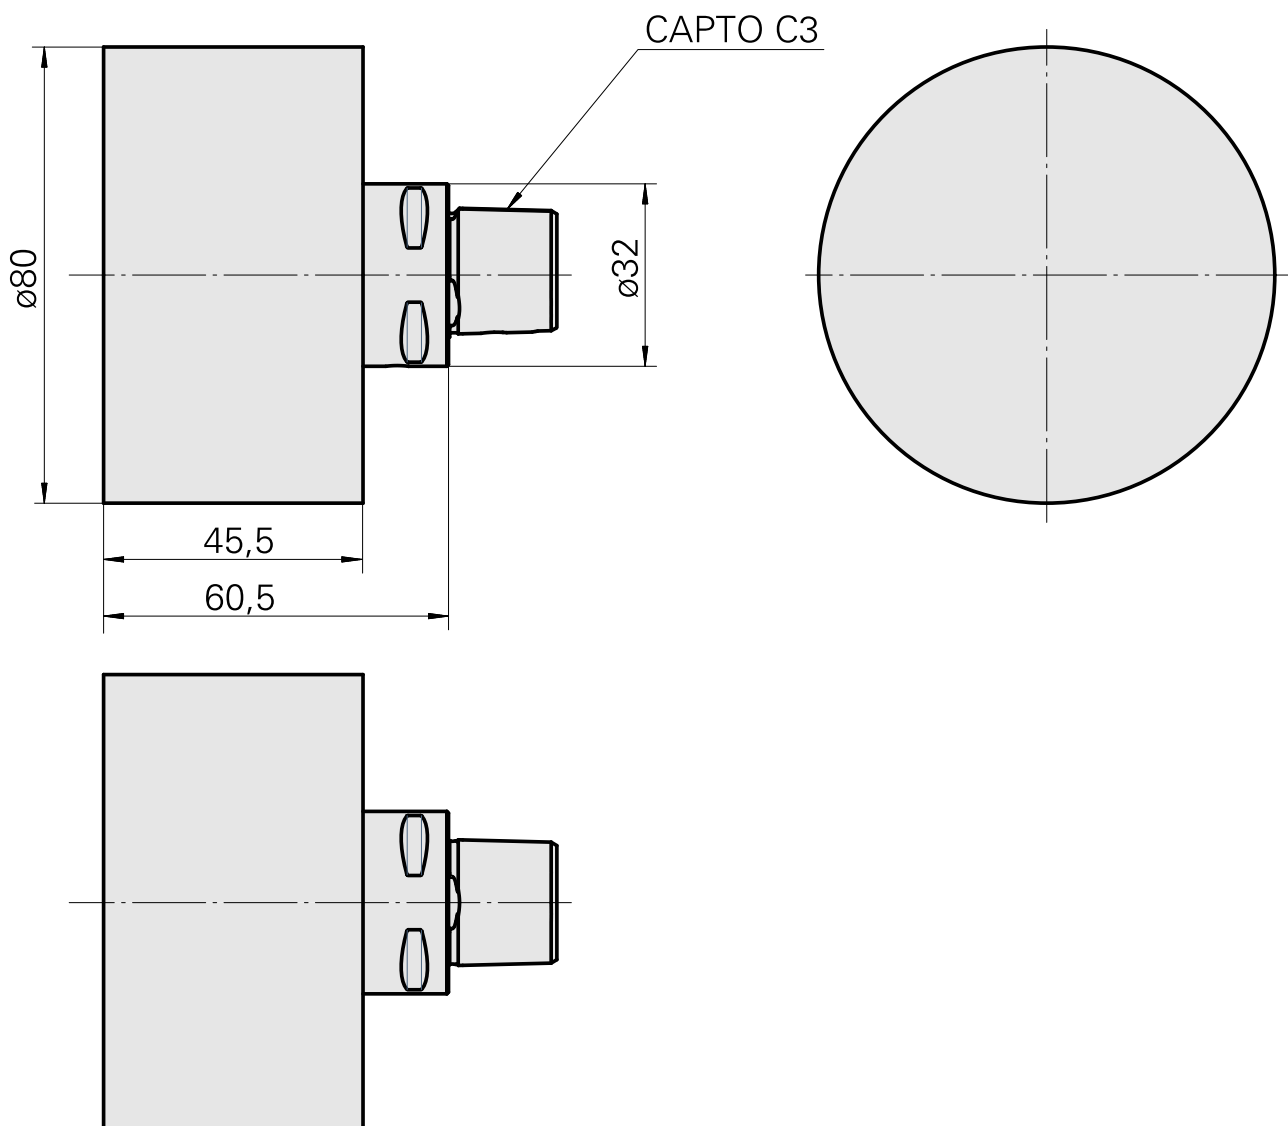

INDEX CAPTO C3 D80x60

Technical data

TH accessories category	INDEX CAPTO C3
Mounting	D80x60
Quick change inserts	Tool holder blank

Documents

No downloads available for this product