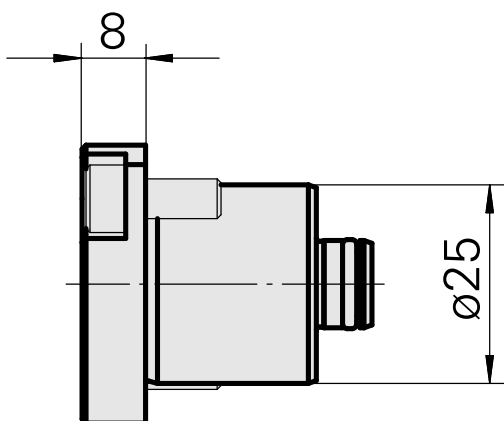

Blanking plug Shank 25, Steel

Technical data

Shank KPS

Shank 25

Drive

not live

X [mm]

-

Y [mm]

-

Z [mm]

8 (0.31)

INDEX TRAUB products

TNL20 • TNL32-11 compact •
TNL20-11 • TNL32 compact •
TNK40.2-10 • TNL20.2 • TNK40.2

Documents

No downloads available for this product