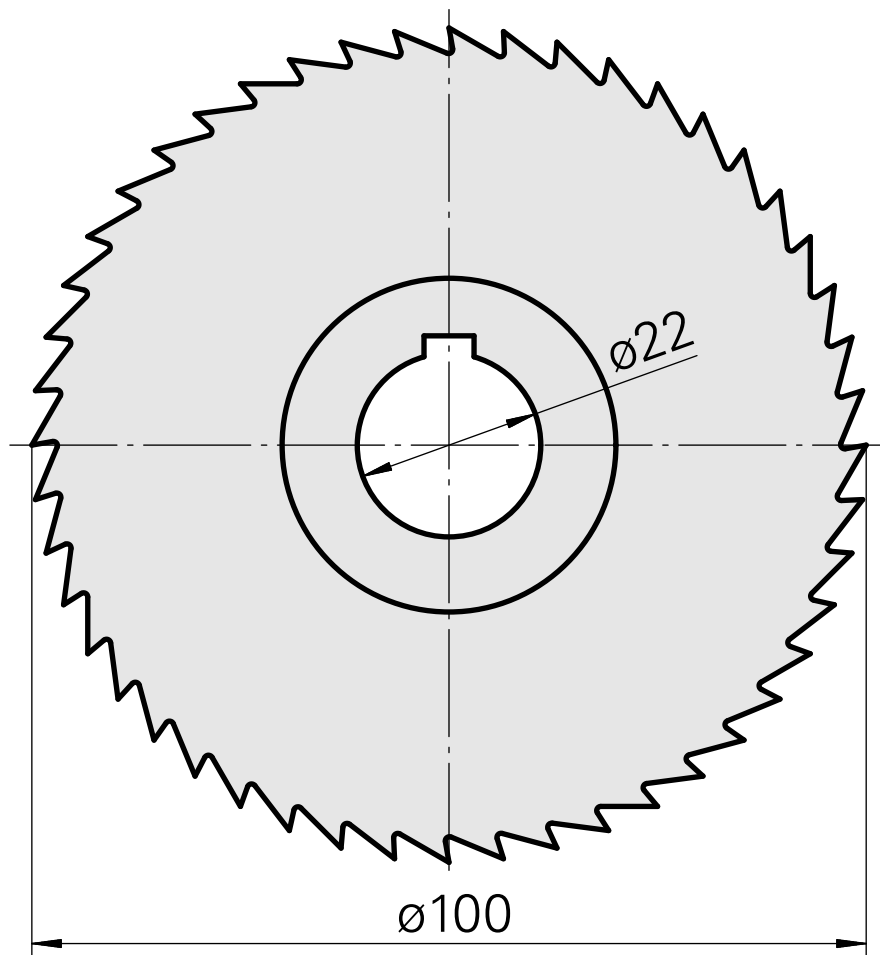

Saw blade, circular saw blade width 2.4 mm (0.09")

Technical data

TH accessories category	Circular saw blade d100
Tool mounting	22mm

Documents

No downloads available for this product