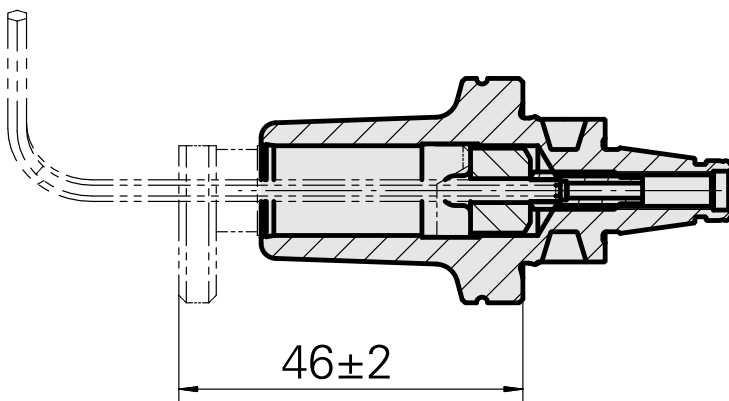

WFB 20-12 D12, fixed pos., Horn 108-116

Technical data

TH accessories category

WFB 20-12

Mounting

D12, fixed pos., Horn 108-116

Quick change inserts

miscell mounting

Documents

No downloads available for this product

Accessories

Required for operation

[Bolt](#)

Product ID : 10911983

Previous product ID : 900812

[Adjusting screw M 5x15](#)

Product ID : 10491071

Previous product ID : 326794

[Ball-Ended Thrust Screws](#)

Product ID : 10595907

Previous product ID : 326795

Optional accessories

Other accessories

[Setting gauge D12h6](#)