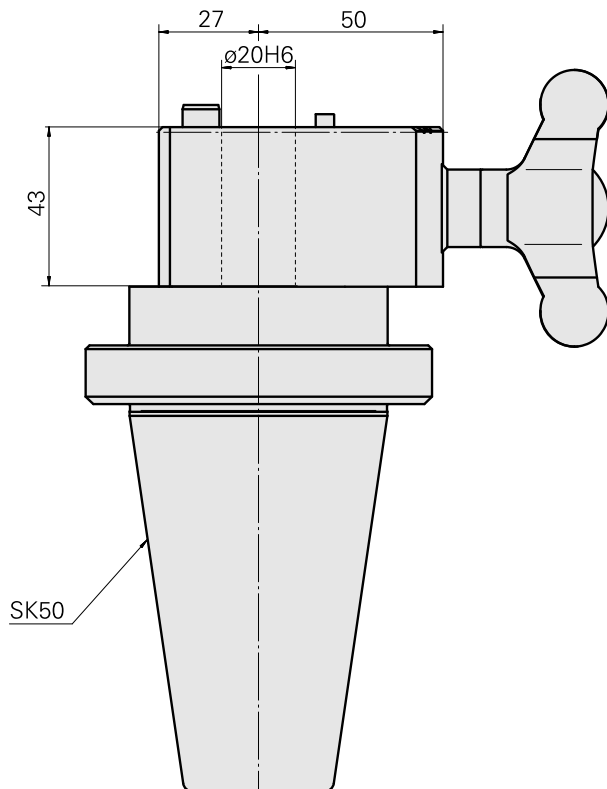

Adaptor

Technical data

TH accessories category

Adapter for presetting units

Mounting

SK50

Tool mounting

VDI 20