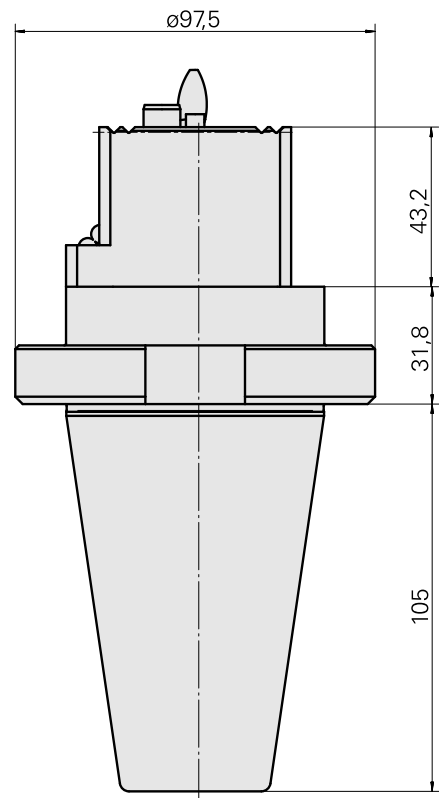

Adaptor

Technical data

TH accessories category

Adapter for presetting units

Mounting

SK50

Tool mounting

VDI 20