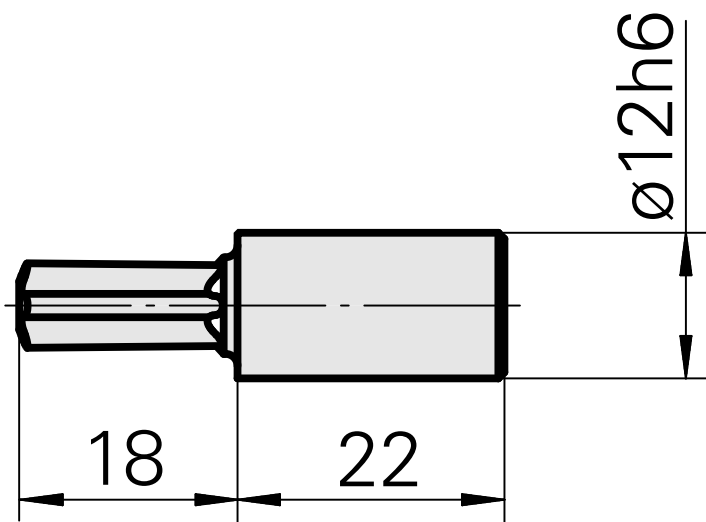

## Broach Torx 40

### Technical data

TH accessories category	Broach
Mounting	Torx 40
Tool mounting	12mm