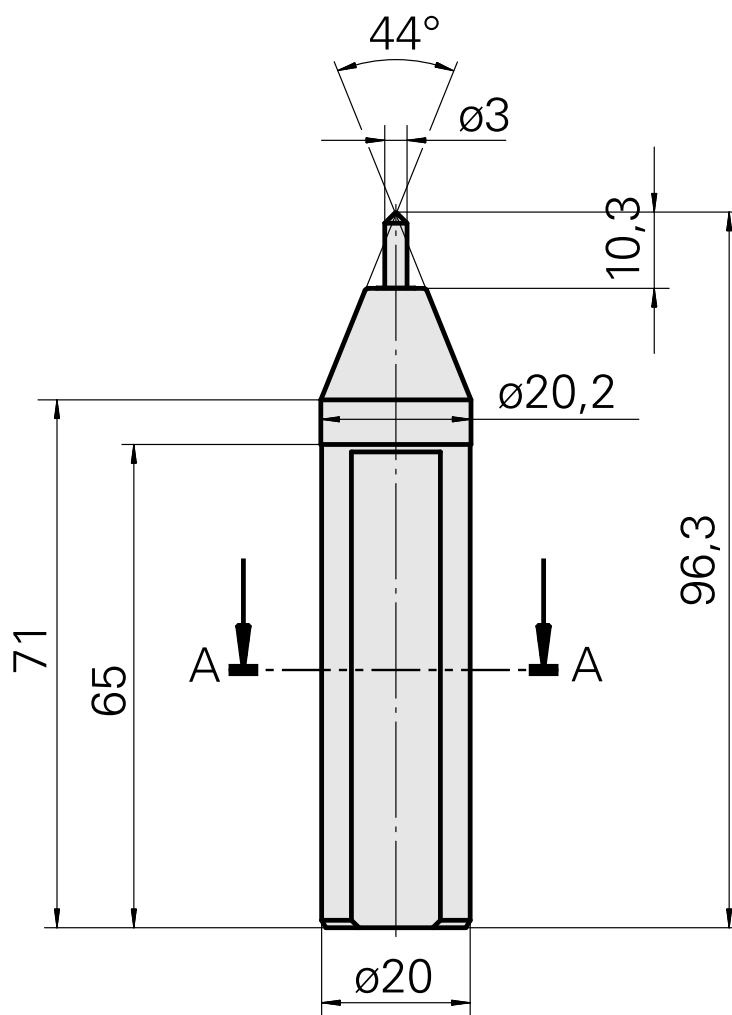

## Marking tool, Tip angle/radius 90°/R1,0mm

### Technical data

TH accessories category

Marking tool

Tool mounting

20mm

### Note

Universal stylus for wide line thickness

A-A