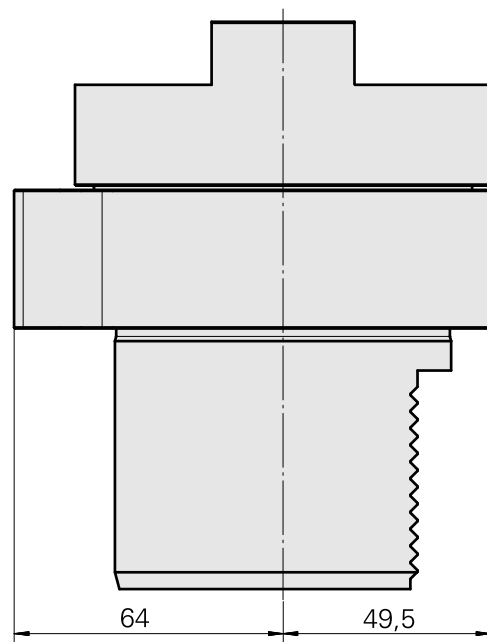

Presetting device D80/WFB20-12

Technical data

TH accessories category

Adapter for presetting units

Mounting

D80 for presetting devices

Tool mounting

WFB 20-12