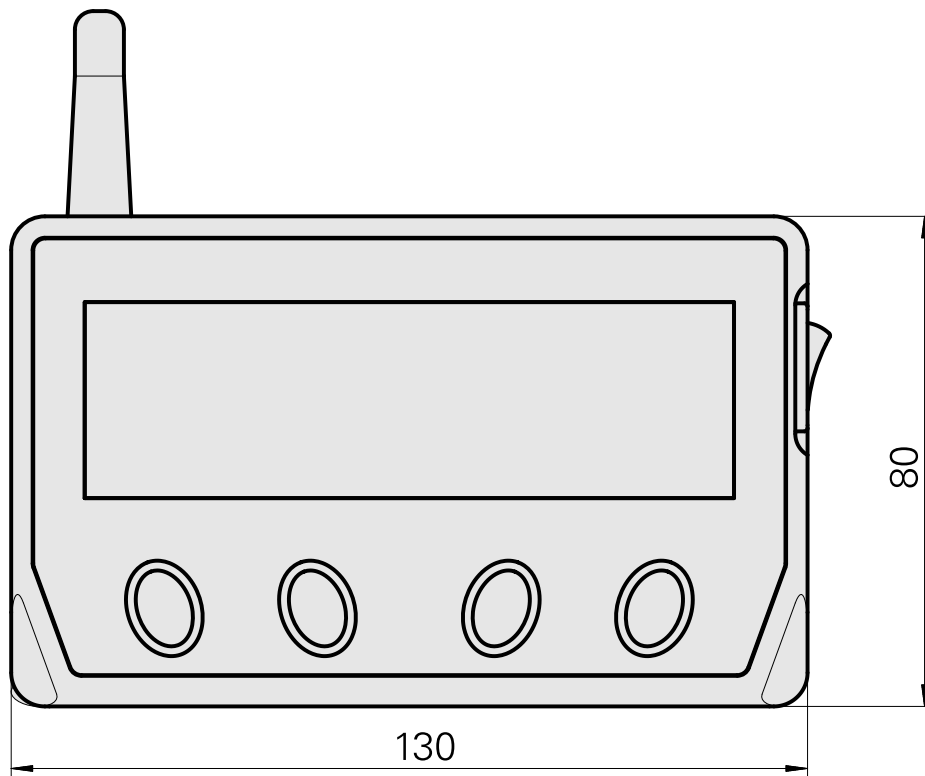

CRT screen, Display, external

Technical data

TH accessories category

Accessories for fluid spindle

Documents

No downloads available for this product