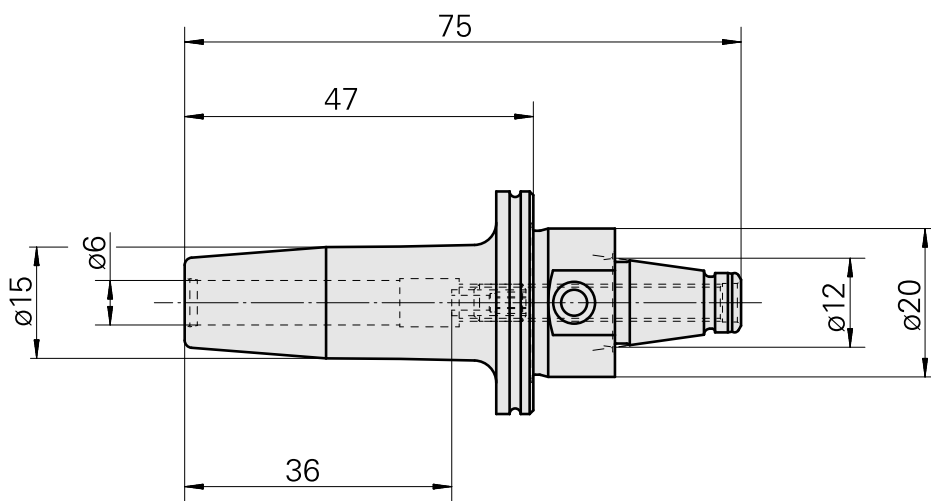

WFB 20-12 Shrink-fit mounting D6

Technical data

TH accessories category

WFB 20-12

Mounting

Shrink-fit mounting D6

Quick change inserts

shrink-fit mounting

Documents

No downloads available for this product

Accessories

Optional accessories

Other accessories

[Adjusting screw M 5x10](#)

Product ID : 10674886

Previous product ID : 326793
