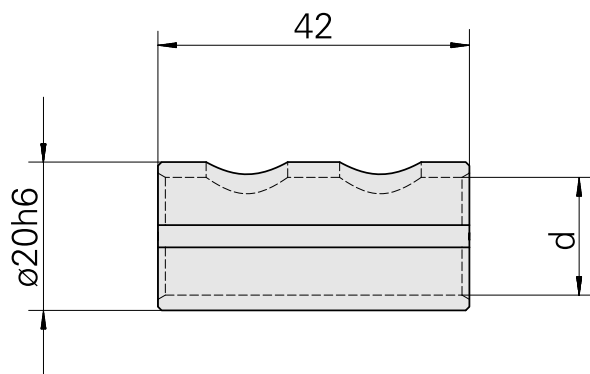

Mounting sleeve D20/ pre-machined

Technical data

TH accessories category	Mounting sleeve
Mounting	D20
Tool mounting	pre-machined

Documents

No downloads available for this product