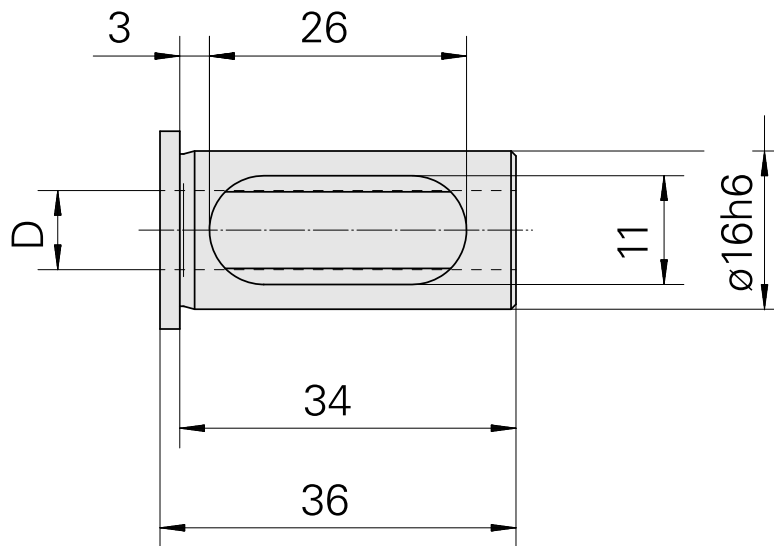

Mounting sleeve with collar D16/ 9mm

Technical data

TH accessories category	Mounting sleeve with collar
Mounting	D16
Tool mounting	9mm

Documents

No downloads available for this product