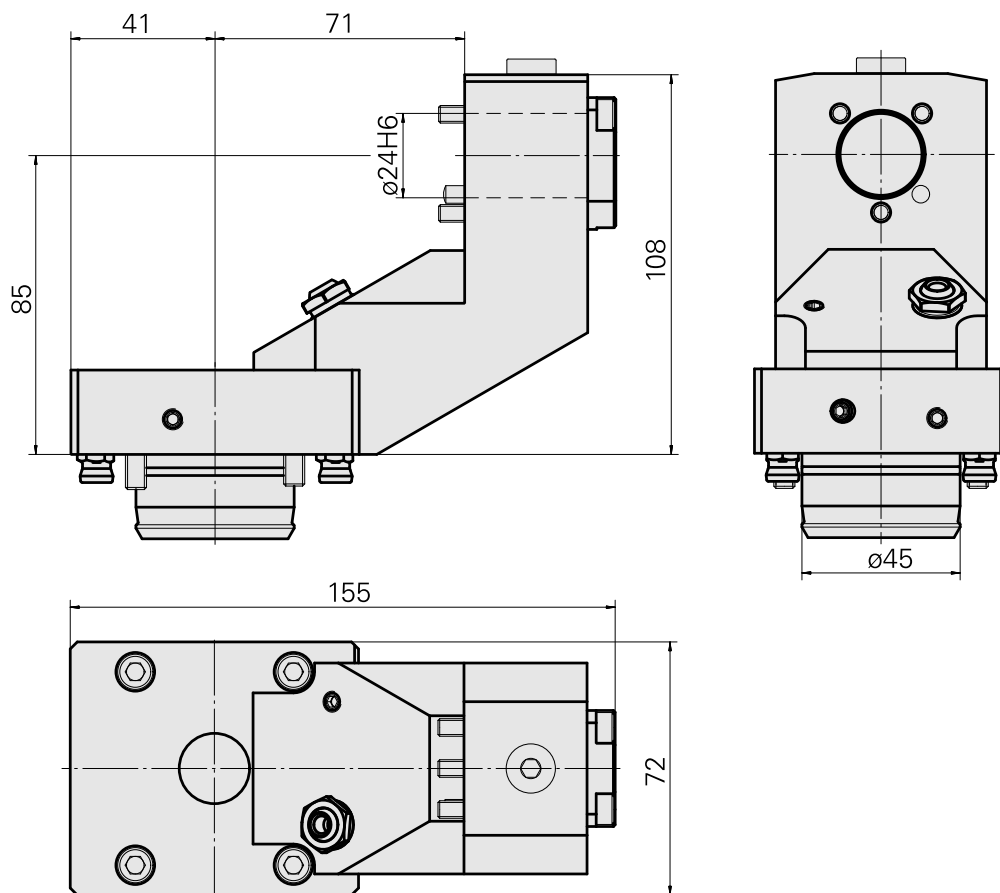

Basic holder KPS 45 D24 (0.94 ")

Technical data

| | |
|----------------------|--|
| Shank KPS | KPS 45 |
| Drive | not live |
| Cooling | external and internal |
| Mounting | D24 |
| Pressure | 80 bar, internal 120 bar opt. |
| X [mm] | 85 (3.35") |
| Y [mm] | - |
| Z [mm] | -71 (-2.80) |
| INDEX TRAUB products | TNL18 • TNL20 • TNL32-11 • TNL32 • TNL32-11 compact • TNL20-11 • TNL32 compact • TNK40.2-10 • TNL20.2 • TNK40.2 |

Documents

No downloads available for this product

Accessories

Optional accessories

Tool holders with compact shank

[Mount D12 \(0.47"\)](#)

Product ID : 10069528

Previous product ID : W9990530

[Mount D16 \(0.63"\)](#)

Product ID : 10506517

Previous product ID : W9990105

| | | | |
|----------------------|---------------------|-----------------|--|
| Drive not live | Cooling internal | Mounting D16 | Pressure 80 bar |
| X [mm] 36 (1.42") | Y [mm] - | Z [mm] - | INDEX TRAUB products ABC65 • TNK42/65 • TNL18 • TNL20 • TNL32-11 • TNL32 • TNL32-11 compact • TNL20-11 • TNL32 compact • TNK40.2-10 • TNL20.2 • TNK40.2 |

Mount D20 (0.79 ")

Product ID : 10401858

Previous product ID : W9990506

| | | | |
|----------------------|---------------------|-----------------|--|
| Drive not live | Cooling internal | Mounting D20 | Pressure 80 bar |
| X [mm] 40 (1.57") | Y [mm] - | Z [mm] - | INDEX TRAUB products ABC65 • TNK42/65 • TNL18 • TNL20 • TNL32-11 • TNL32 • TNL32-11 compact • TNL20-11 • TNL32 compact • TNK40.2-10 • TNL20.2 • TNK40.2 |