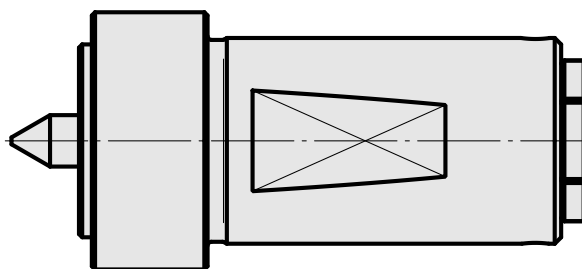

Center

Technical data

TH accessories category

Center

Mounting

D32

Documents

No downloads available for this product