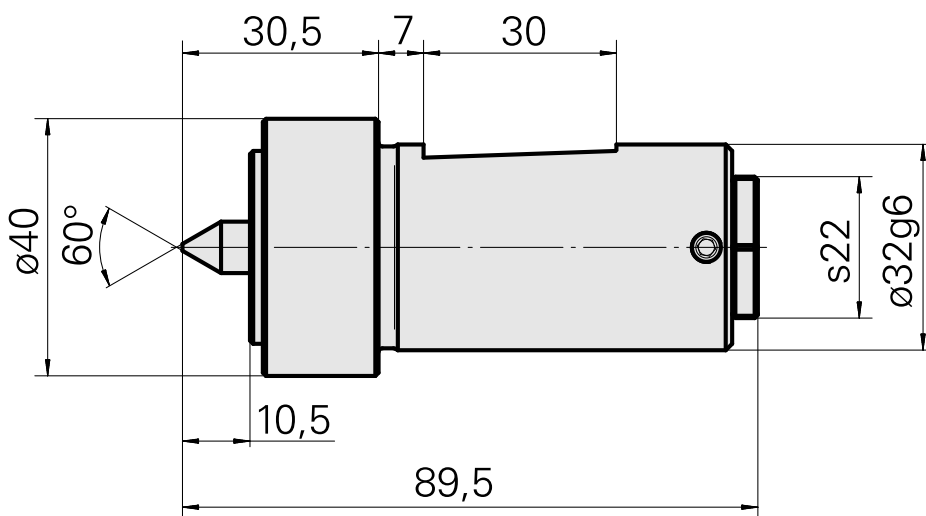

Center

Technical data

TH accessories category

Center

Mounting

D32

Documents

No downloads available for this product