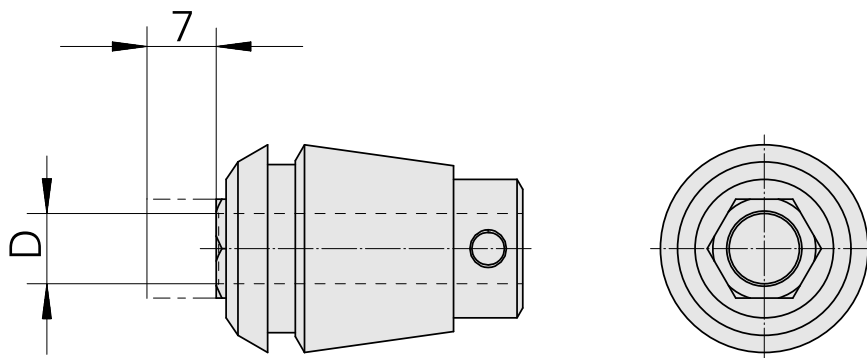

ER-Collet chuck for taps ET 1-20 5.6mm

Technical data

TH accessories category	ER-Collet chuck for taps
Mounting	ER20
Tool mounting	5.6mm
Collet type	ET 1-20

10881419
323447

INDEX

Documents

No downloads available for this product