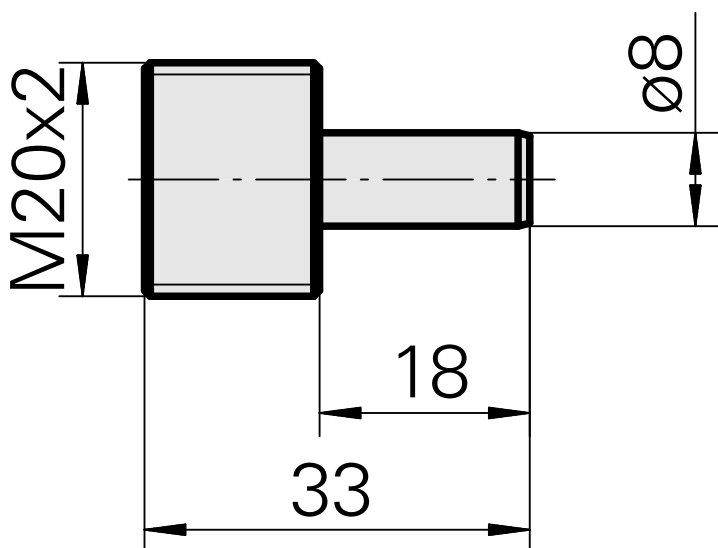

Coolant adapter kit

Technical data

TH accessories category

Cooling lubricant transfer set

Mounting

INDEX CAPTO C6

Documents

No downloads available for this product