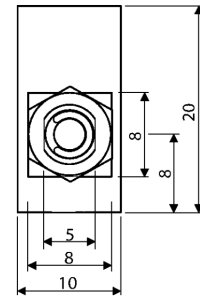

Control switch

Technical data

Electrical assemblies	Roller/plunger/control switch
Length	120 Millimeter
Width	100 Millimeter
Height	200 Millimeter
Current	6 Ampere
Voltage	230 Volt
Force	15 Newton
Protection class	IP67

No 3-side view is currently available for this product

Documents

No downloads available for this product