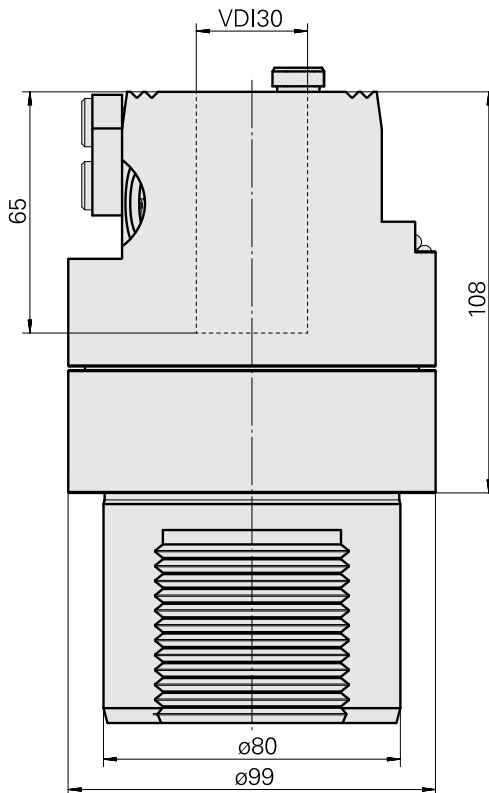

### Technical data

TH accessories category

Adapter for presetting units

Mounting

D80 for presetting devices

Tool mounting

VDI 30

10864045  
W9990952