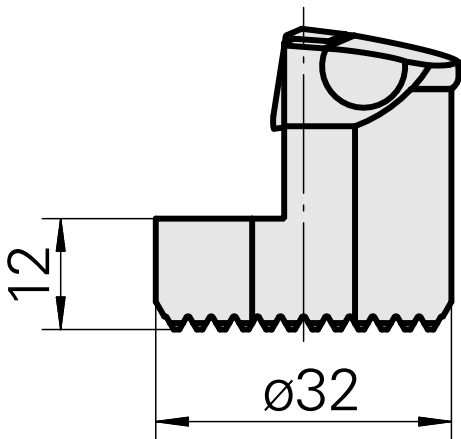

Boring head for VC.. 1604..

Technical data

Mounting	for VC.. 1604..
Cooling	internal
Pressure	50 bar
X [mm]	32 (1.26")
Z [mm]	22 (0.87)
INDEX TRAUB products	G220.3 • R200 • TNX65/42 • TNX220.3

Documents

No downloads available for this product

Accessories

Required for operation

[Countersunk screw Wohlhaupter Nr. 115673](#)

Product ID : 10587078

Previous product ID : W00013.0026
