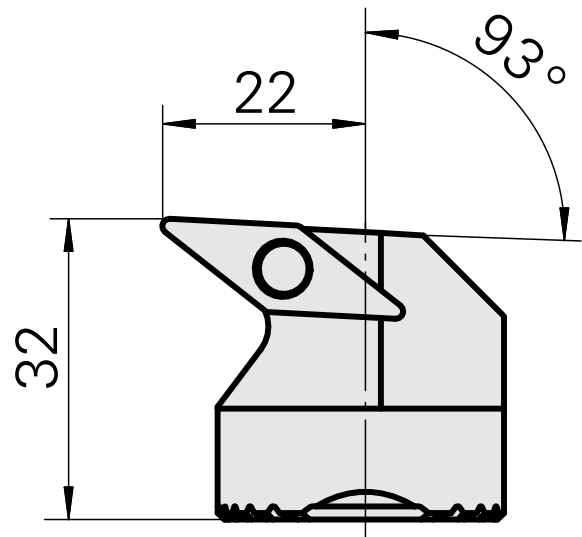

Boring head for VC.. 1604..

Technical data

Mounting	for VC.. 1604..
Cooling	internal
Pressure	50 bar
X [mm]	32 (1.26")
Z [mm]	22 (0.87)
INDEX TRAUB products	G220.3 • R200 • TNX65/42 • TNX220.3

Documents

No downloads available for this product

Accessories

Required for operation

[Countersunk screw Wohlhaupter Nr. 115673](#)

Product ID : 10587078

Previous product ID : W00013.0026
