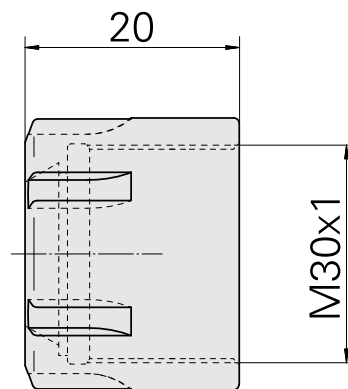

Clamping nut

Technical data

TH accessories category

Clamping nut

Mounting

ER25

Collet type

ER 25

Clamping nut type

Female thread diameter reduced

10861535
901939.2251

INDEX

Documents

No downloads available for this product