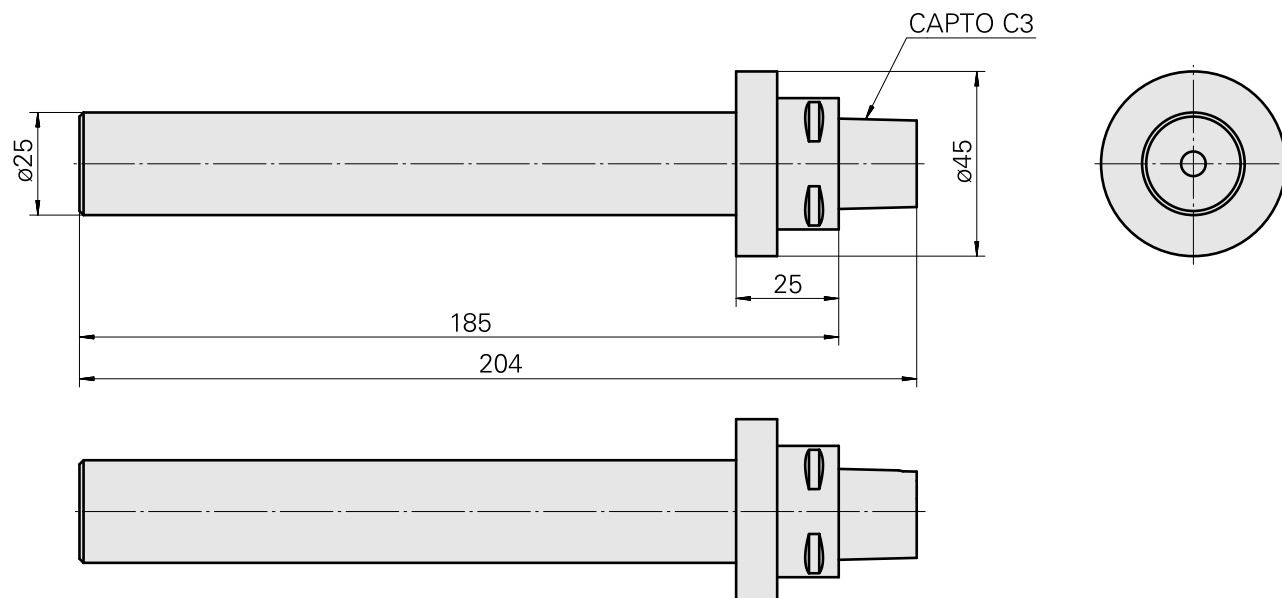

INDEX CAPTO C3 D25, Calibrating tool

Technical data

TH accessories category	INDEX CAPTO C3
Mounting	D25
Quick change inserts	Calibrating tool

10854244
269801.4032

INDEX

Documents

No downloads available for this product