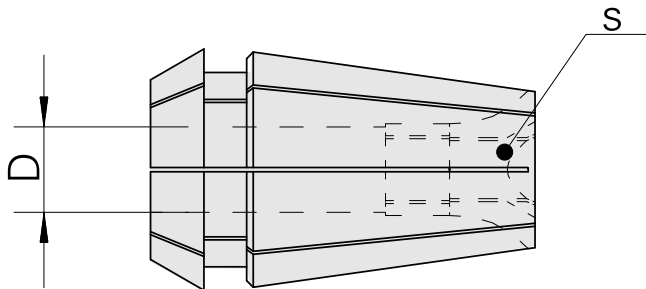

## ER-Collet chuck for taps ER 25-GB 10mm

### Technical data

TH accessories category	ER-Collet chuck for taps
Mounting	ER25
Tool mounting	10mm
Collet type	ER 25-GB