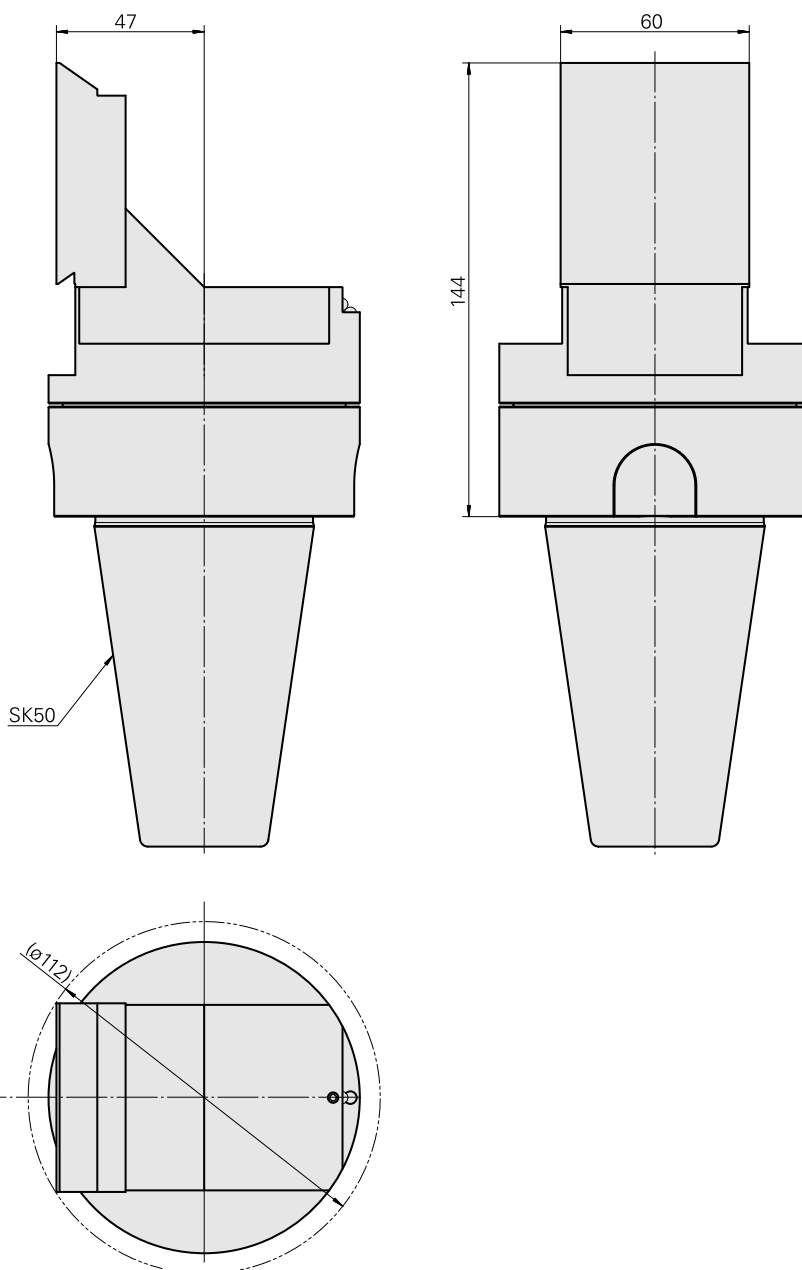

Adaptor

Technical data

TH accessories category

Adapter for presetting units

Mounting

SK50

Tool mounting

MS16/MS22 Cross slide