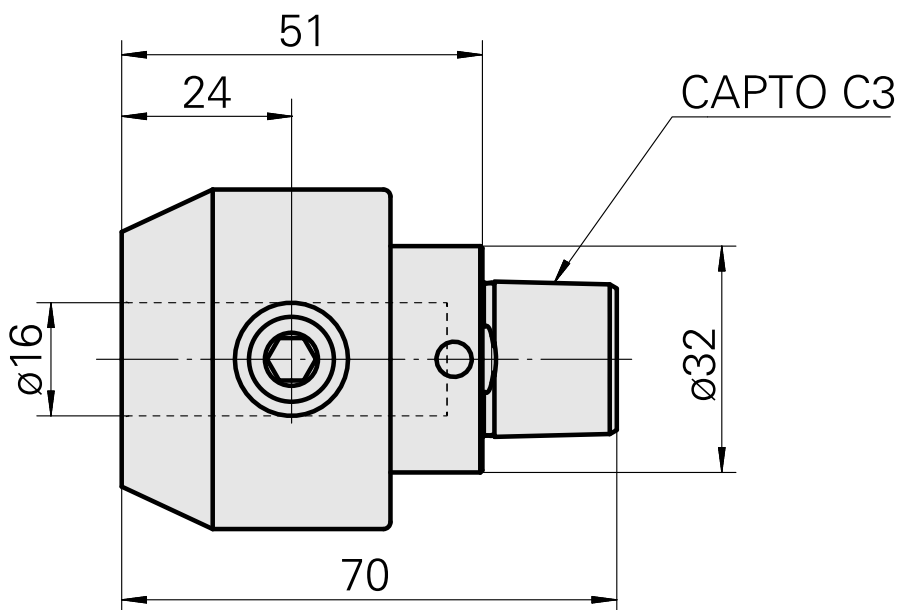

INDEX CAPTO C3 D16

Technical data

TH accessories category

INDEX CAPTO C3

Mounting

D16

Quick change inserts

Weldon mounting

Documents

No downloads available for this product

Accessories

Optional accessories

Other accessories

[Mounting sleeve with collar D16](#)

Product ID : 10914323

Previous product ID : W67511.04--

[Clamping sleeve D16](#)

Product ID : 10981161

Previous product ID : W95280.215-
