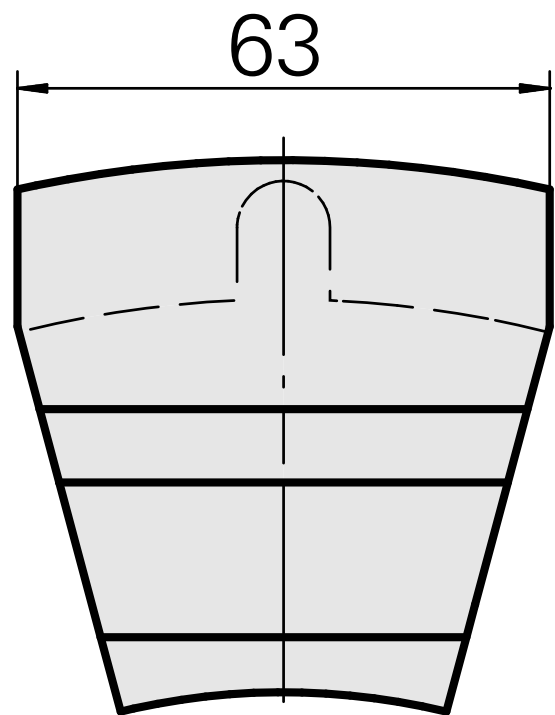

Blanking plug Circular prism

Technical data

Shank TNL

Drive

Fixation TNL

INDEX TRAUB products

Circular prism

not live

Central tensioning screw

TNK36 • TNL26

10829277
985571

INDEX

Documents

No downloads available for this product