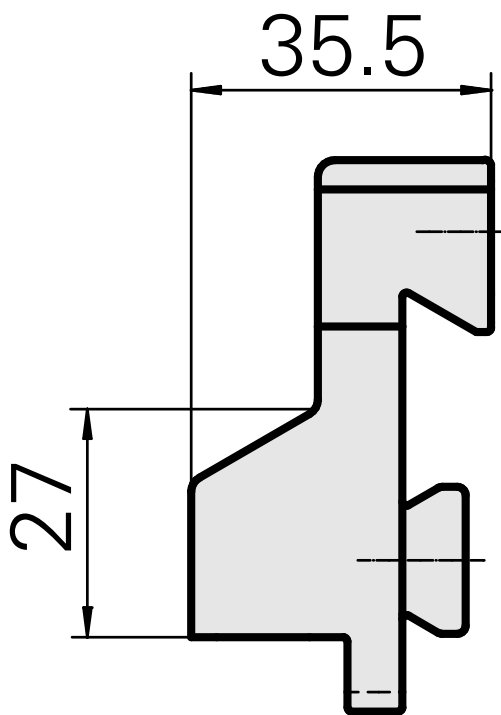

Blanking plug Circular prism

Technical data

Shank TNL

Drive

Fixation TNL

INDEX TRAUB products

Circular prism

not live

Central tensioning screw

TNK36 • TNL26

10829277
985571

INDEX

Documents

No downloads available for this product