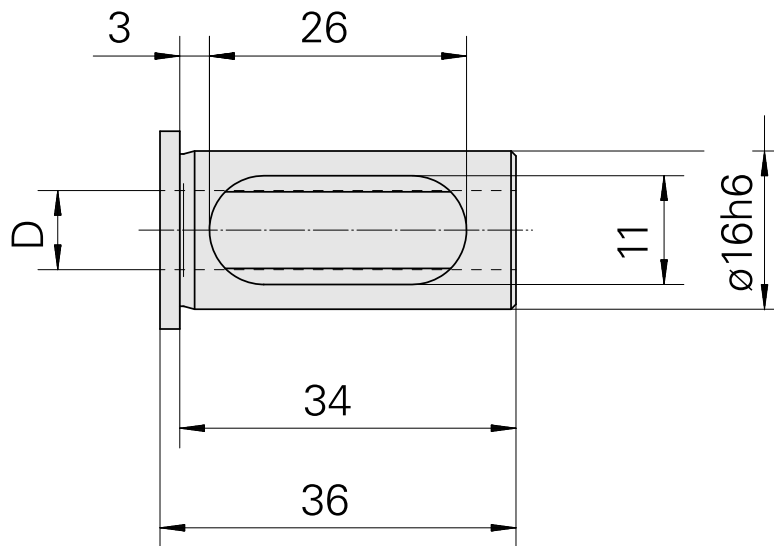

Mounting sleeve with collar D16/ 7mm

Technical data

TH accessories category	Mounting sleeve with collar
Mounting	D16
Tool mounting	7mm

Documents

No downloads available for this product