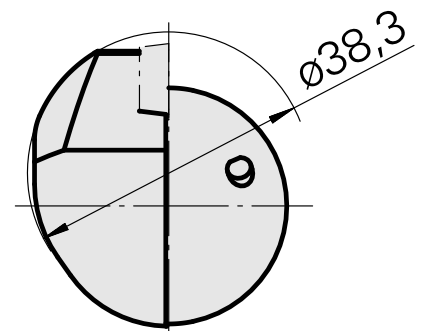

INDEX CAPTO C3 for CC.. 09T3.., left, with gripper groove

Technical data

TH accessories category

INDEX CAPTO C3

Mounting

for CC.. 09T3..

Quick change inserts

Turning tool holder