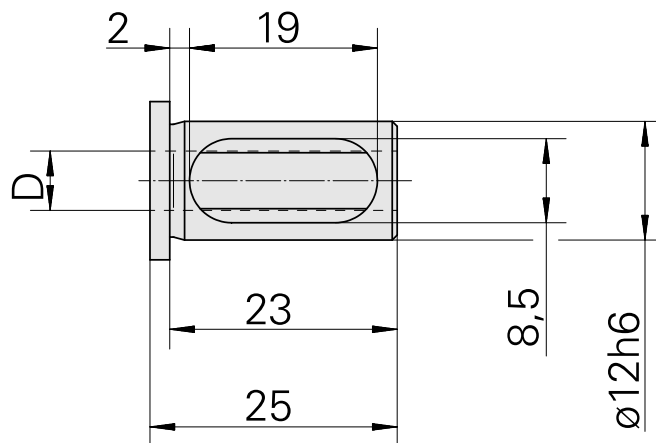

Mounting sleeve with collar D12/ 8mm

Technical data

TH accessories category	Mounting sleeve with collar
Mounting	D12
Tool mounting	8mm

Documents

No downloads available for this product