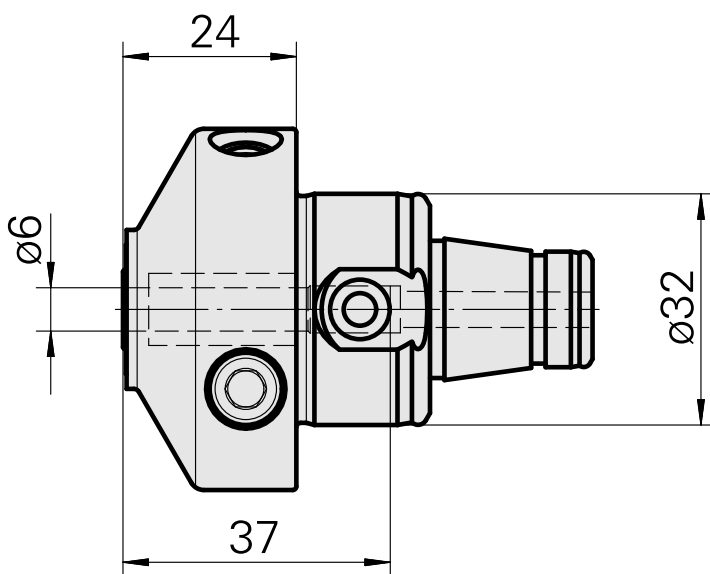

## WFB 32-20 Hydraulic expansion chuck D6

### Technical data

TH accessories category

WFB 32-20

Mounting

Hydraulic expansion chuck D6

Quick change inserts

hydraulic expan. mounting