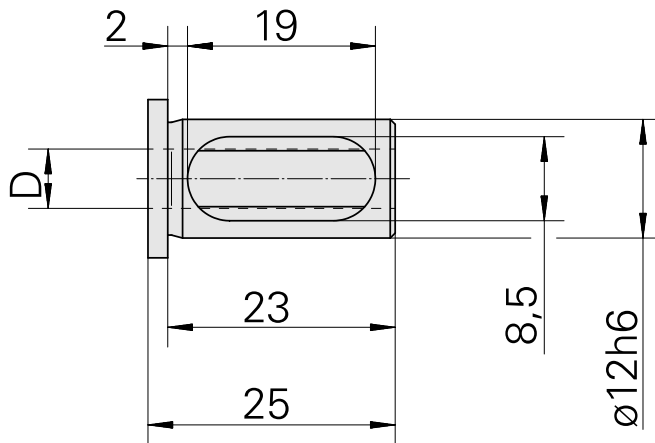

## Mounting sleeve with collar D12/ 10mm

### Technical data

TH accessories category	Mounting sleeve with collar
Mounting	D12
Tool mounting	10mm