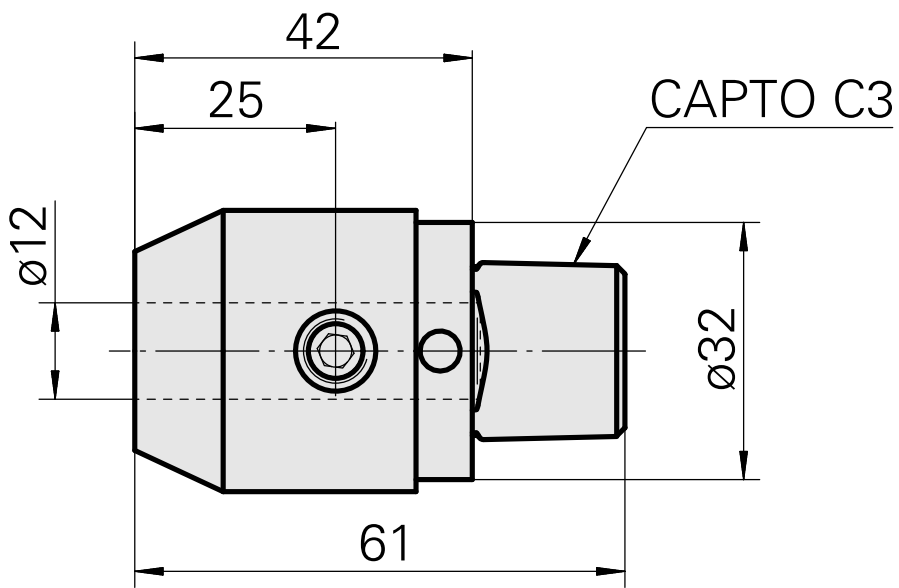

### Technical data

TH accessories category	INDEX CAPTO C3
Mounting	D12
Quick change inserts	Weldon mounting