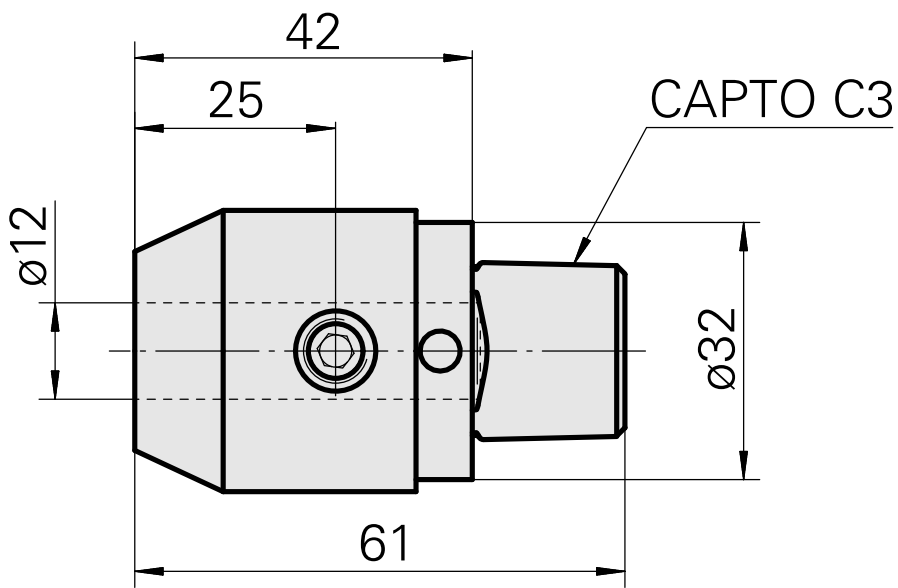

### Technical features

TH accessories category

INDEX CAPTO C3

Mounting

D12

Quick change inserts

Weldon mounting