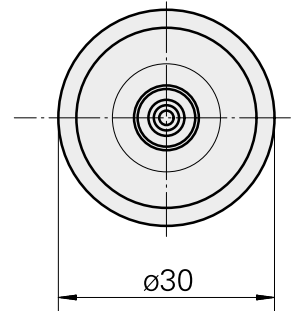

WFB 20-12 D8

Technical data

TH accessories category	WFB 20-12
Mounting	D8
Quick change inserts	Weldon mounting

Documents

No downloads available for this product

Accessories

Optional accessories

Other accessories

[Adjusting screw M 5x10](#)

Product ID : 10674886

Previous product ID : 326793

[Clamping screw M 8x7,5 \(108AWS\)](#)

Product ID : 10078331

Previous product ID : 326790
