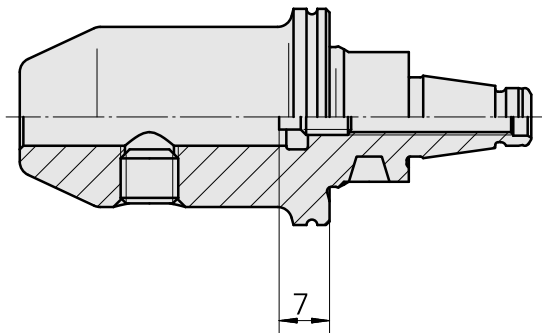

WFB 20-12 D8

Technical data

TH accessories category	WFB 20-12
Mounting	D8
Quick change inserts	Weldon mounting

Documents

No downloads available for this product

Accessories

Optional accessories

Other accessories

[Adjusting screw M 5x10](#)

Product ID : 10674886

Previous product ID : 326793

[Clamping screw M 8x7,5 \(108AWS\)](#)

Product ID : 10078331

Previous product ID : 326790
