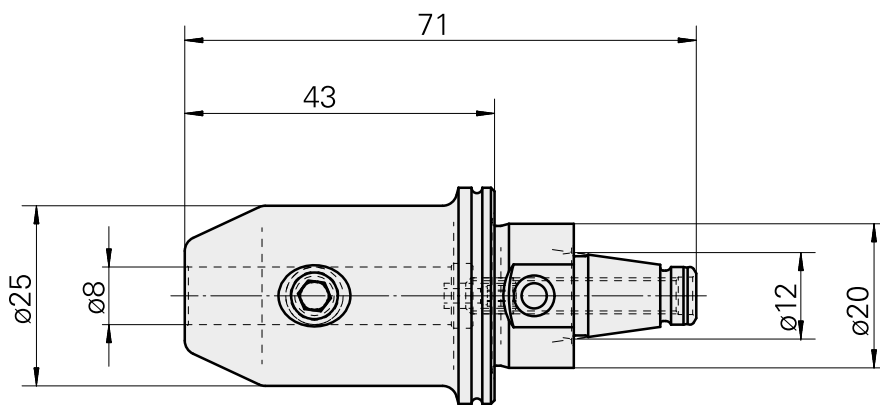

WFB 20-12 D8

Technical data

TH accessories category	WFB 20-12
Mounting	D8
Quick change inserts	Weldon mounting

Documents

No downloads available for this product

Accessories

Optional accessories

Other accessories

[Adjusting screw M 5x10](#)

Product ID : 10674886

Previous product ID : 326793

[Clamping screw M 8x7,5 \(108AWS\)](#)

Product ID : 10078331

Previous product ID : 326790
