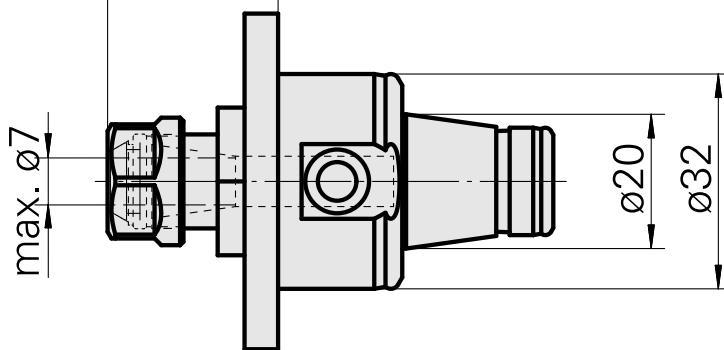

WFB 32-20 ER11

Technical data

TH accessories category

WFB 32-20

Mounting

ER11

Quick change inserts

collet mounting

min.23,7 - max.25,4

Documents

No downloads available for this product

Accessories

Required for operation

[Spanner](#)

Product ID : 10969996

Previous product ID : 490219.0111

Previous product ID : 322438

TH accessories category Clamping nut	Mounting ER11	Collet type ER 11	Clamping nut type Female thread
---	------------------	----------------------	------------------------------------