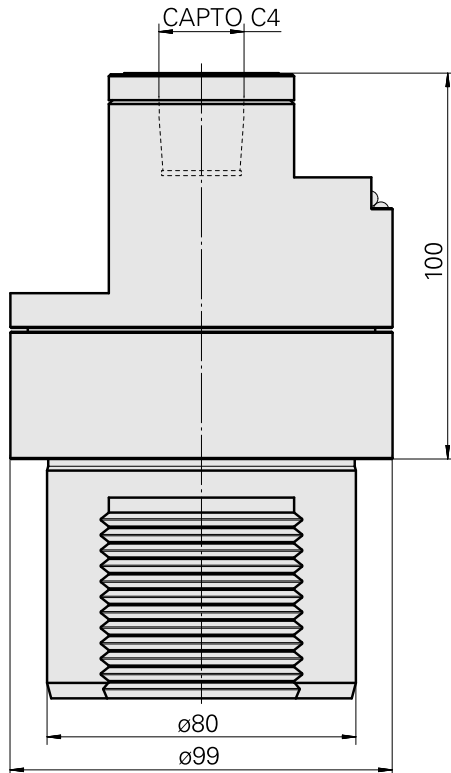

### Technical features

TH accessories category

Adapter for presetting units

Mounting

D80 for presetting devices

Tool mounting

INDEX CAPTO C4