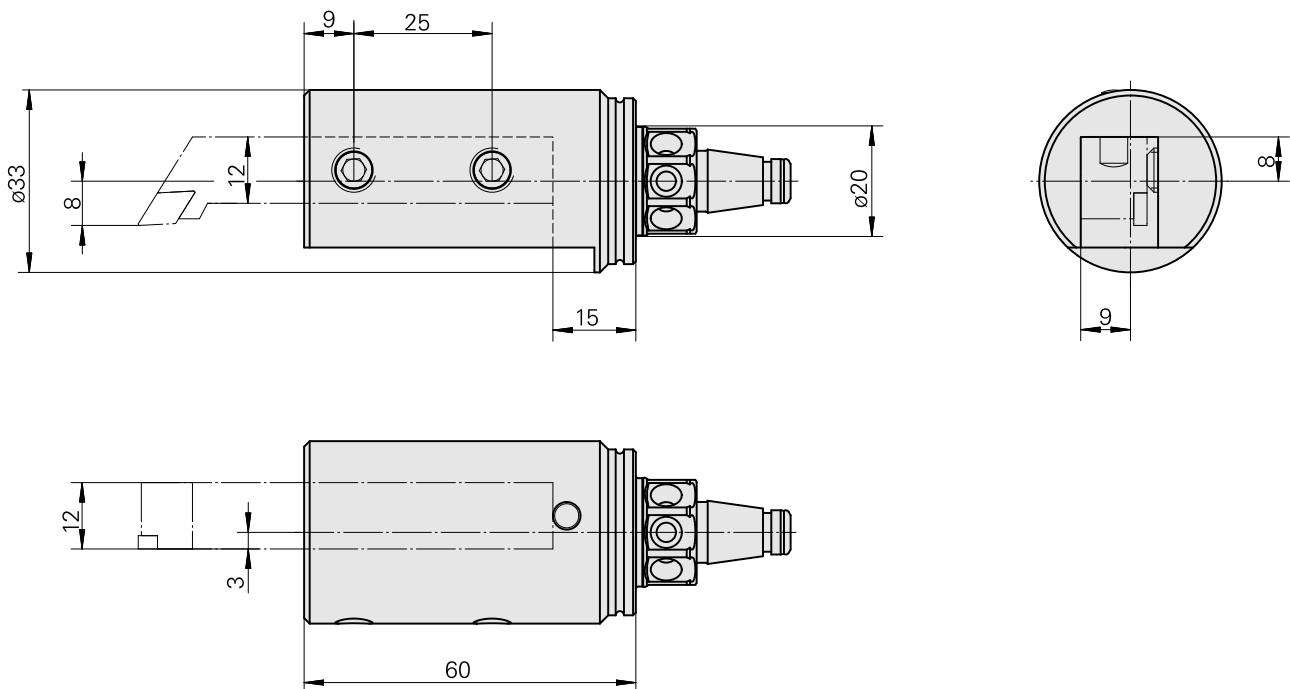

WFB 20-12 Vierkant 12x12, rechts, ohne Greiferrille

Technical data

TH accessories category

WFB 20-12

Mounting

Square 12x12

Quick change inserts

Turning tool holder