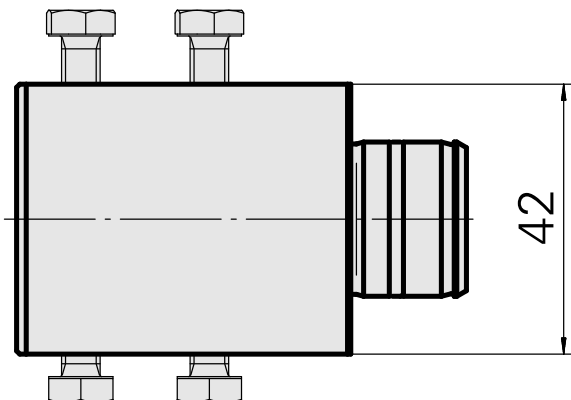

## Mount D25 (0.98 ")

### Technical data

Drive	not live
Cooling	internal
Mounting	D25
Pressure	80 bar
X [mm]	52 (2.05")
Y [mm]	-
Z [mm]	-
INDEX TRAUB products	ABC65 • TNK42/65 • TNL18 • TNL20 • TNL32-11 • TNL32 • TNL32-11 compact • TNL20-11 • • TNL32 compact • TNK40.2-10 • TNL20.2 • TNK40.2