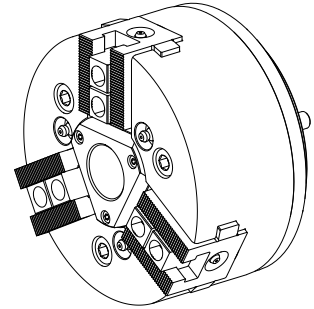

## 3-jaw chuck

### Technical data

<b>INDEX TRAUB products</b>	G200
<b>Spindle clearance</b>	32mm
<b>Machining side</b>	Main spindle • Counter spindle
<b>manufacturer product line</b>	KFD-HE 160-32
<b>Spindle mounting</b>	AP140
<b>manufacturer product line</b>	Roehm