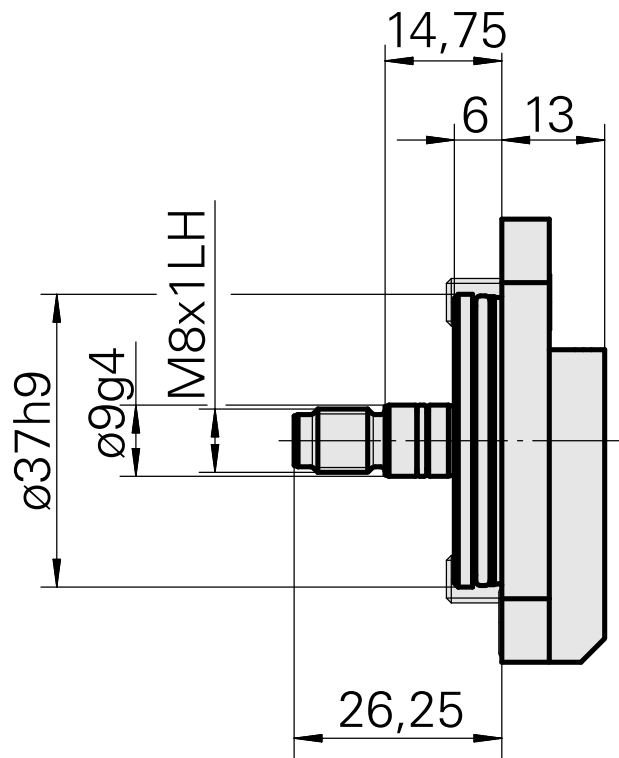

Coolant Supply, internal 80 bar

Technical data

There are currently no additional technical features stored for this product