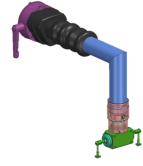

Tastatore

Technical data

Electrical assemblies

Measuring system

No 3-side view is currently available for this product

10686805
487542.0603

INDEX

Documents