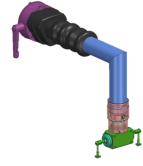

Probe

Technical data

Electrical assemblies

Measuring system

No 3-side view is currently available for this product

10686805
487542.0603

INDEX

Documents