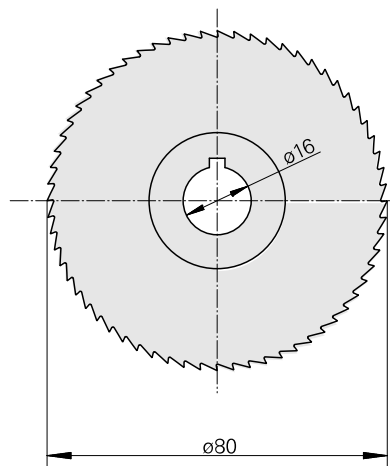

## Saw blade, circular saw blade width 2.5 mm (0.09")

### Technical data

TH accessories category

Circular saw blade d80

Tool mounting

16mm

10681265  
223011.8025

**INDEX**

---