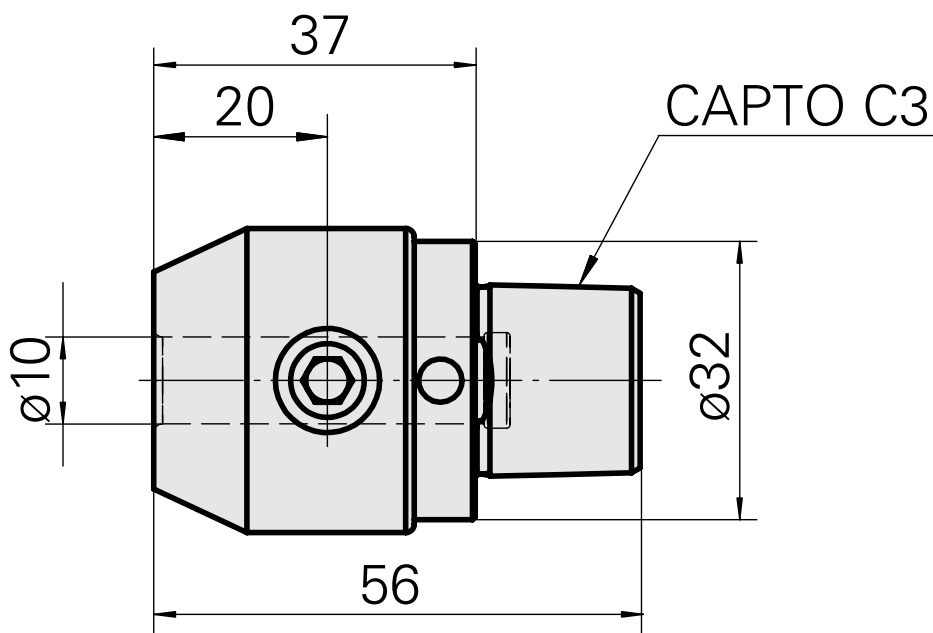

INDEX CAPTO C3 D10

Technical features

TH accessories category	INDEX CAPTO C3
Mounting	D10
Quick change inserts	Weldon mounting

10680934
W9990593

INDEX

Documents

No downloads available for this product