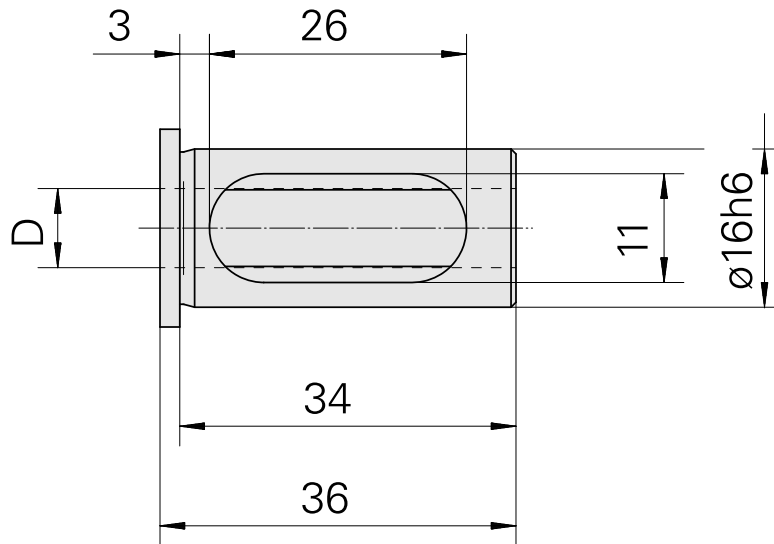

Mounting sleeve with collar D16/ 6mm

Technical data

TH accessories category	Mounting sleeve with collar
Mounting	D16
Tool mounting	6mm

Documents

No downloads available for this product