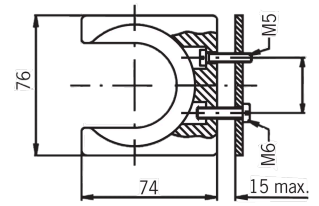

Holder

Technical data

Electrical assemblies

Control element

Protection class

IP67

No 3-side view is currently available for this product

10670321
486200.8551