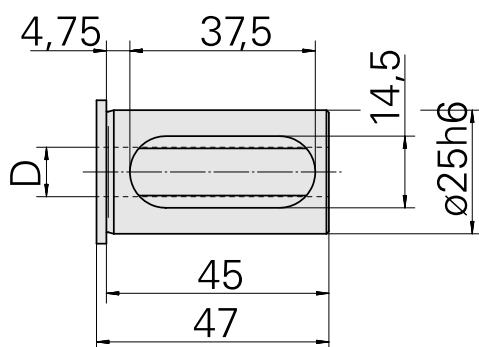

## Mounting sleeve with collar D25/ 3/4"

### Technical data

TH accessories category	Mounting sleeve with collar
Mounting	D25
Tool mounting	3/4"