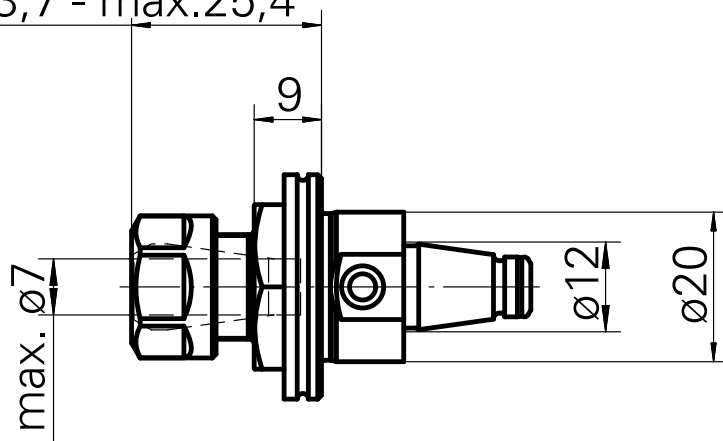

WFB 20-12 ER11

Technical data

TH accessories category

WFB 20-12

Mounting

ER11

Quick change inserts

collet mounting

min.23,7 - max.25,4

Documents

No downloads available for this product

Accessories

Required for operation

[Spanner](#)

Product ID : 10969996

Previous product ID : 490219.0111

Previous product ID : 322438

TH accessories category Clamping nut	Mounting ER11	Collet type ER 11	Clamping nut type Female thread
---	------------------	----------------------	------------------------------------