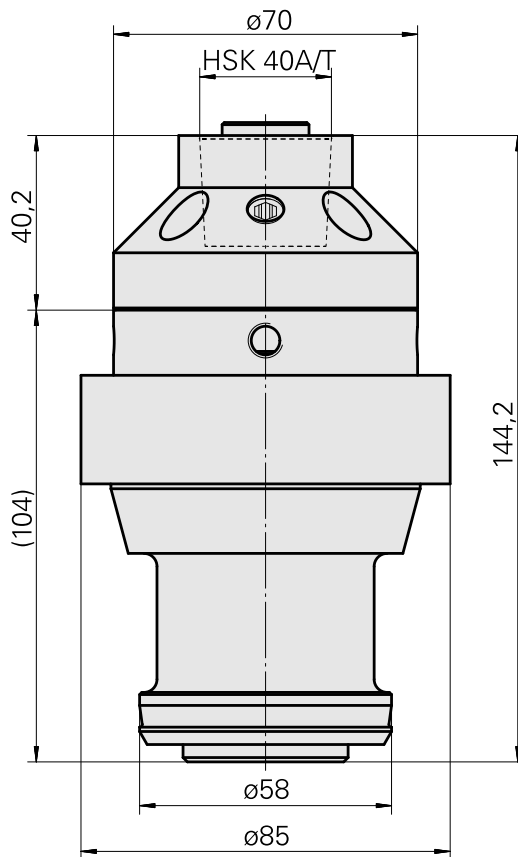

## Mount

### Technical data

TH accessories category

Adapter pre-adjustment block

Tool mounting

HSK 40