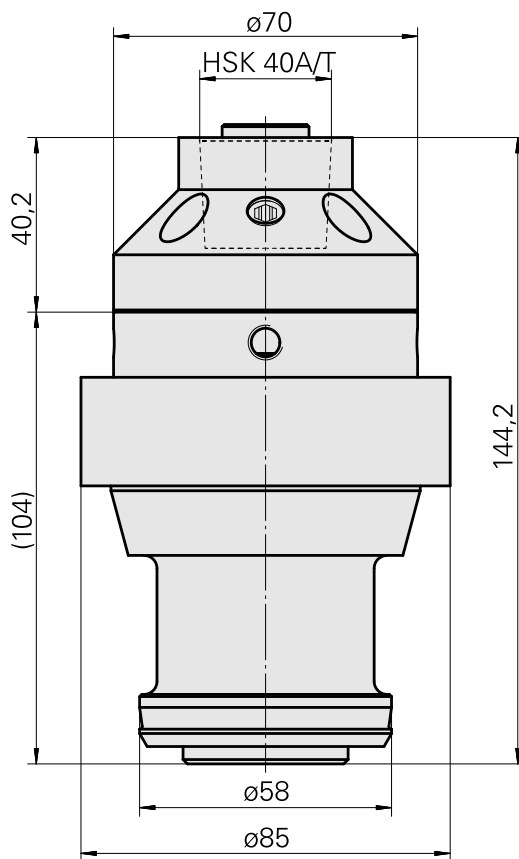

Mount

Technical features

TH accessories category

Adapter pre-adjustment block

Tool mounting

HSK 40

Documents

No downloads available for this product