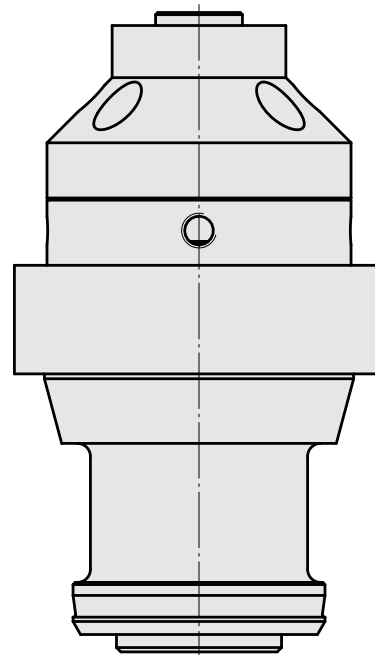

## Mount

### Technical data

TH accessories category

Adapter pre-adjustment block

Tool mounting

HSK 40