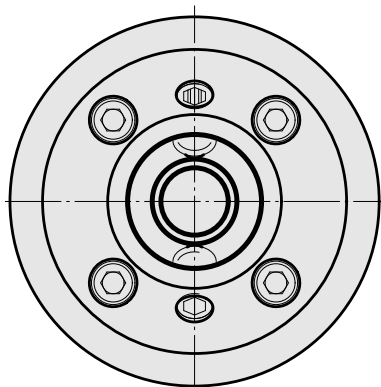

## Mount

### Technical data

TH accessories category

Adapter pre-adjustment block

Tool mounting

HSK 40