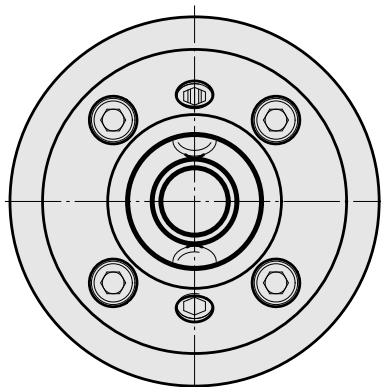

Mount

Technical features

TH accessories category

Adapter pre-adjustment block

Tool mounting

HSK 40

Documents

No downloads available for this product